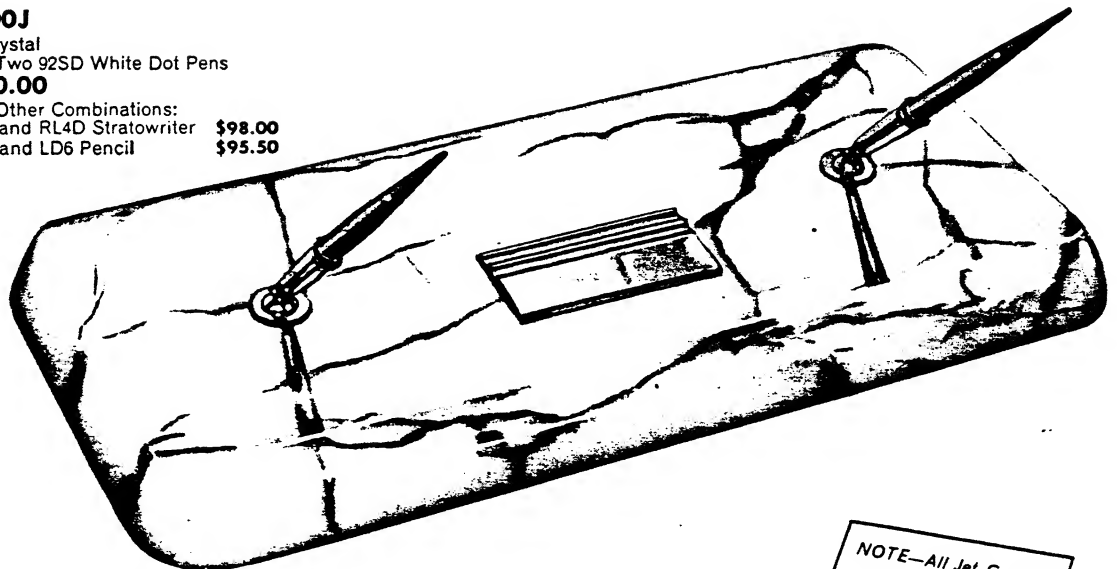

**\$100.00**

With Other Combinations:  
92SD and RL4D Stratowriter **\$98.00**  
92SD and LD6 Pencil **\$95.50**

**1-100J**

Jet Crystal  
With Two 92SD White Dot Pens

**\$100.00**

With Other Combinations:  
92SD and RL4D Stratowriter **\$98.00**  
92SD and LD6 Pencil **\$95.50**